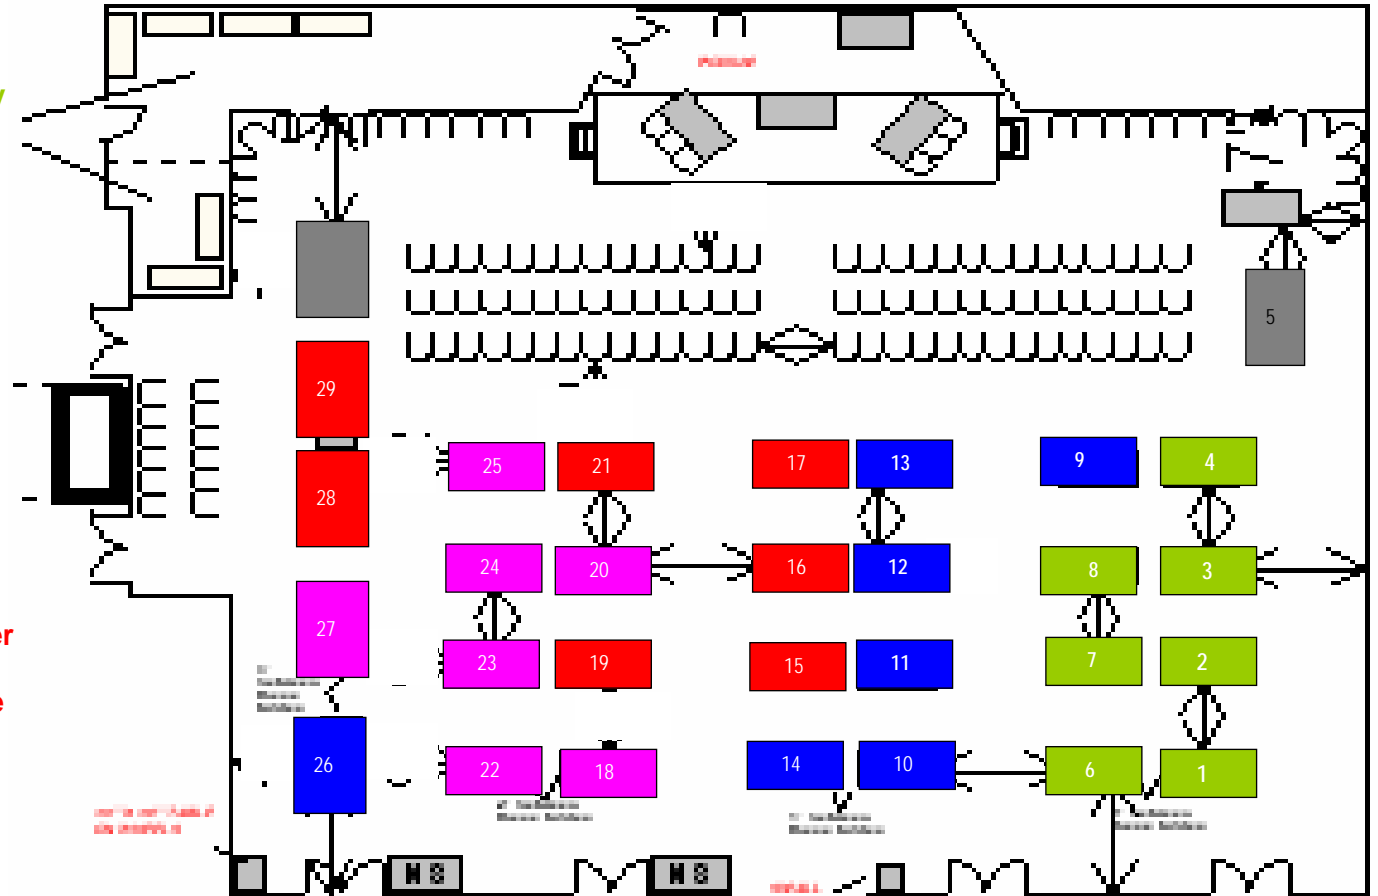

# 2008 Indiana Regional Future City Competition Walb Ballroom City Table Assignments

Table Color Denotes  
Presentation Room Assignments

- Room 114
- Room 116
- Room 224
- Room 226

1. Please do not move your models. Volunteers will assist in transporting models to rooms.
2. Do not block aisles with visual aids or other items.