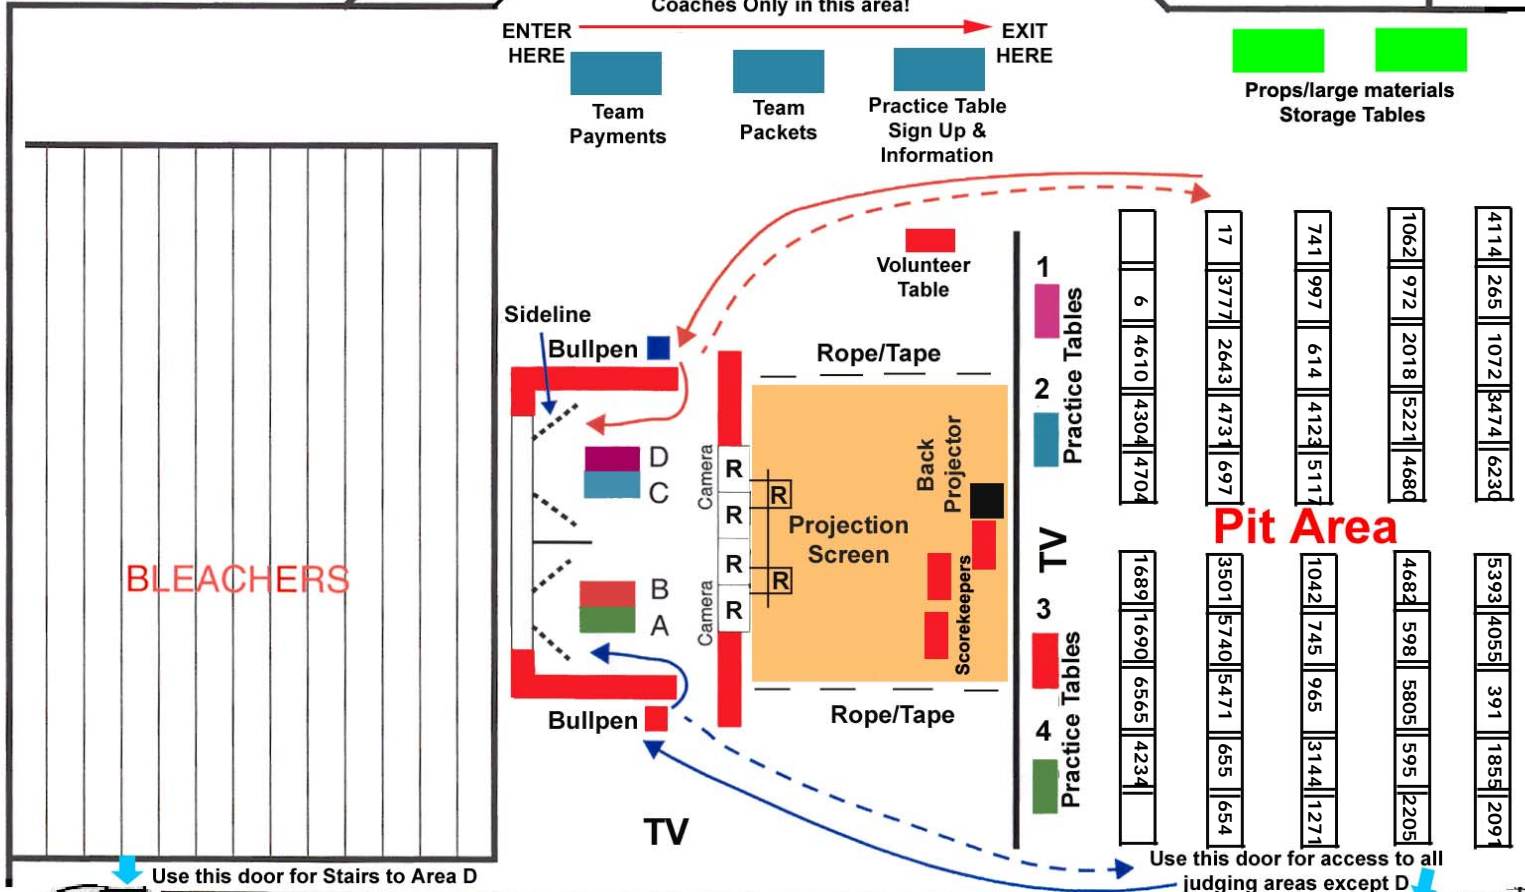

Practice Table  
Sign Up &  
Information

Props/large materials  
Storage Tables

Orange Areas  
Off Limits to  
Coaches & Students

Research Presentations  
Rooms 114 - 117

Technical Judging  
Area A - Exercise Room  
Area B - Room 104  
Area C - Upper Track -  
Use Stairs near Restrooms  
Area D - Upper Track  
Use Stairs near Bleachers

Judges & Referees  
Hospitality  
Room 120

Coaches Meeting  
7:45 am - 8 am  
Room 104

BLEACHERS

Use this door for Stairs to Area D

Use this door for access to all  
judging areas except D

**AREA A**  
Exercise Room

ENTER ONLY!  
To AREA A &  
Project Rms. 114-117

Stairs to  
**AREA C**

**AREA B**

EXIT ONLY!  
From AREA A &  
Project Rms. 114-117

117

116

115

114

120

Lobby

Restrooms

104

104

Stairs to  
**AREA D**